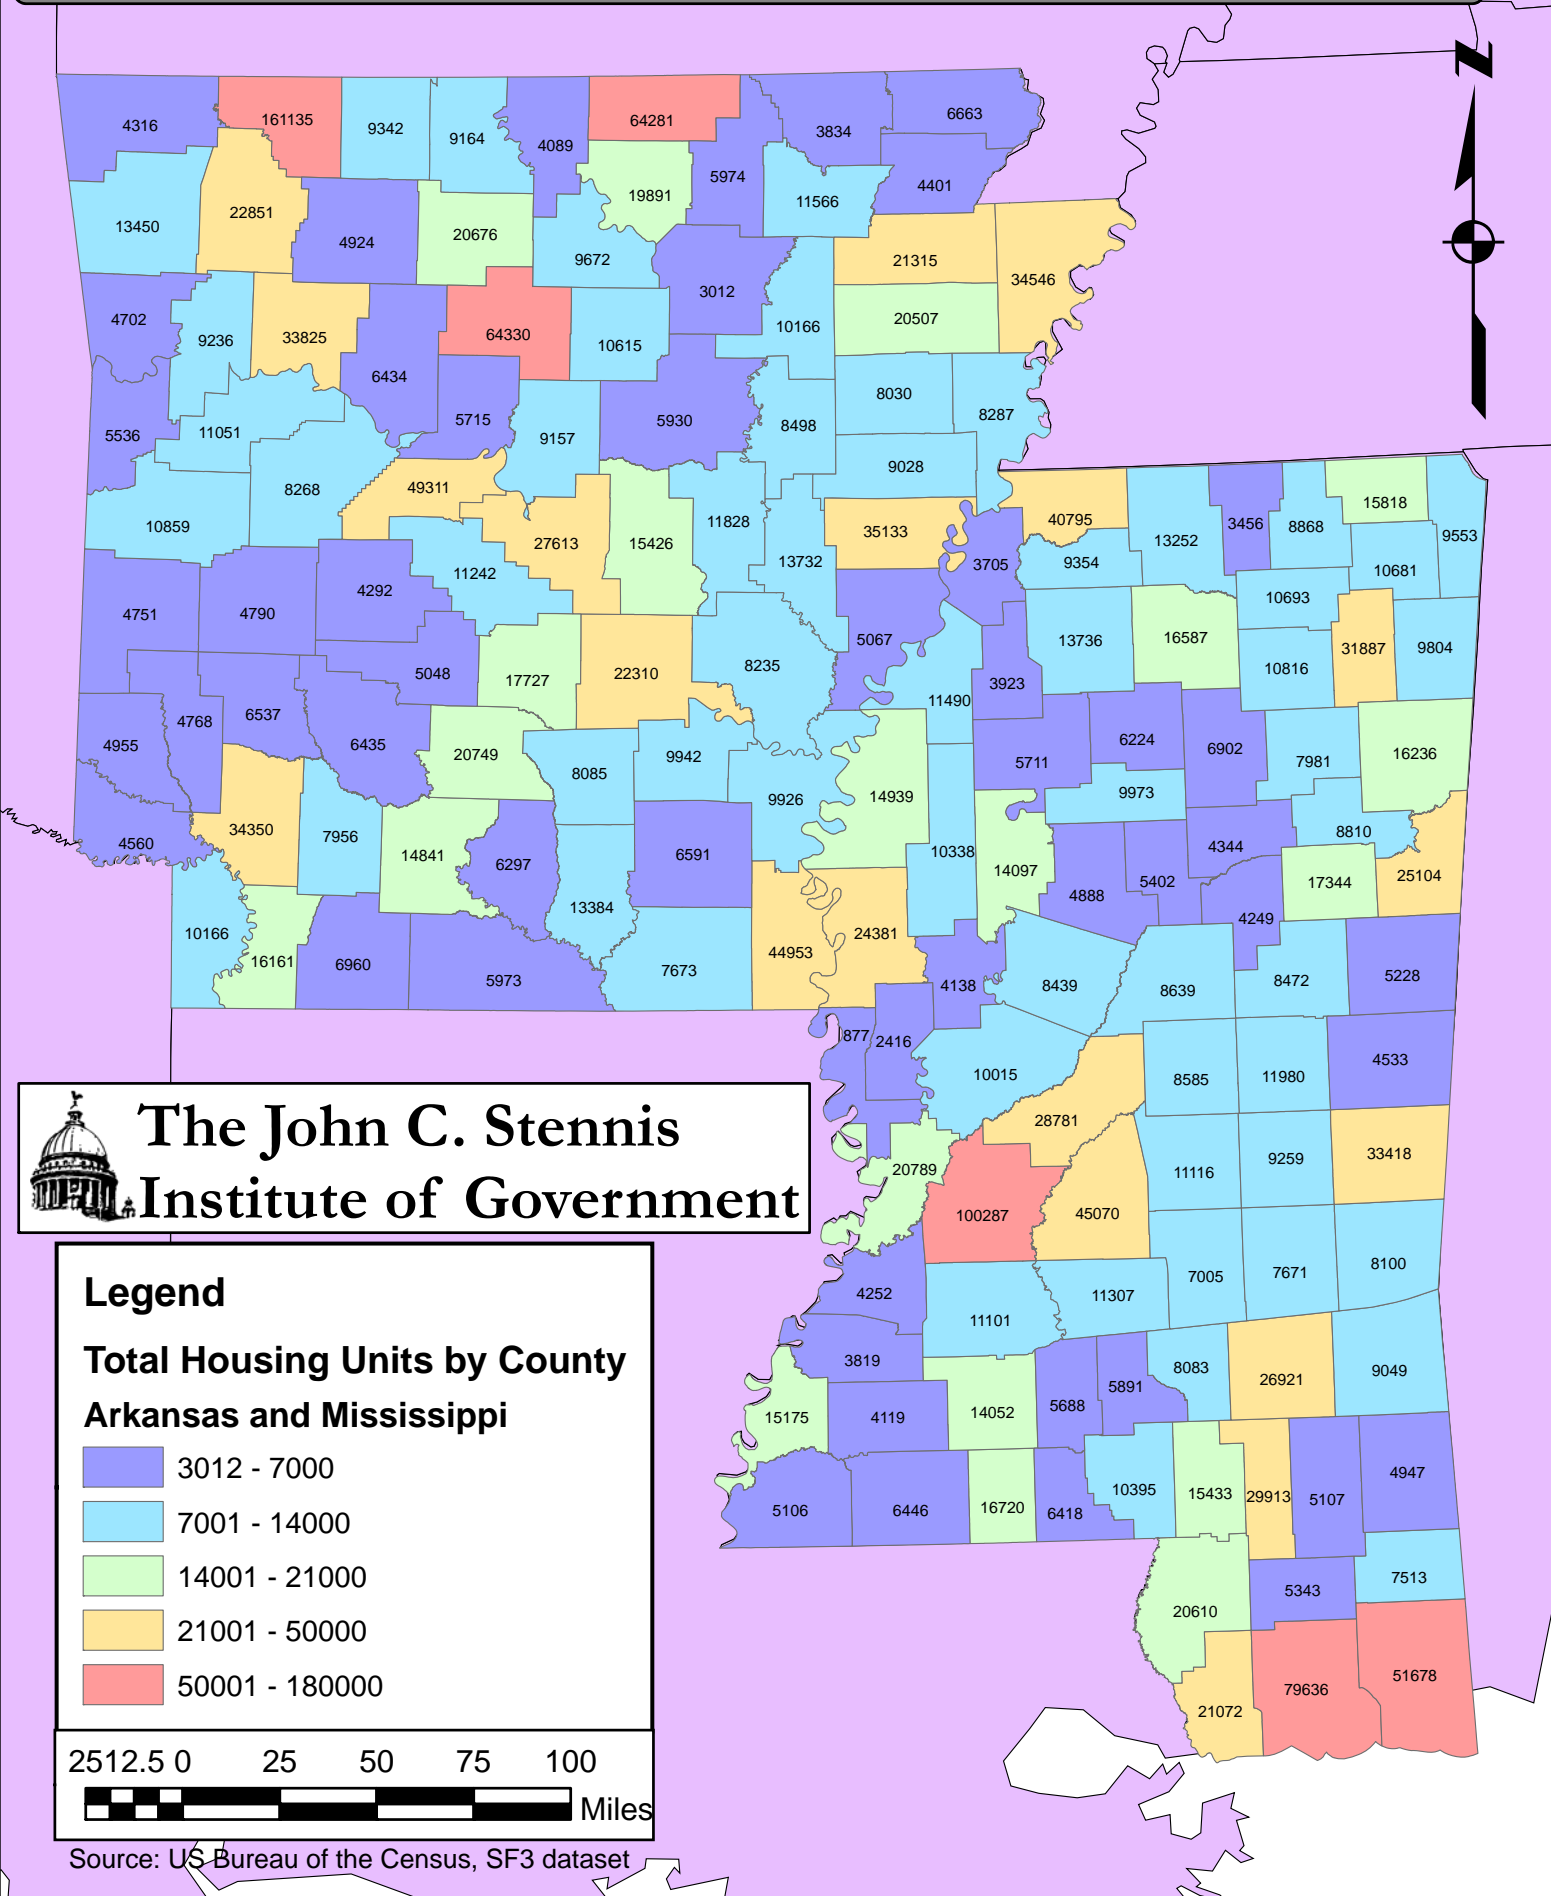

Arkansas and Mississippi - Housing Units by County

 **The John C. Stennis
Institute of Government**

Legend

**Total Housing Units by County
Arkansas and Mississippi**

- 3012 - 7000
- 7001 - 14000
- 14001 - 21000
- 21001 - 50000
- 50001 - 180000

25 12.5 0 25 50 75 100
 Miles

Source: US Bureau of the Census, SF3 dataset